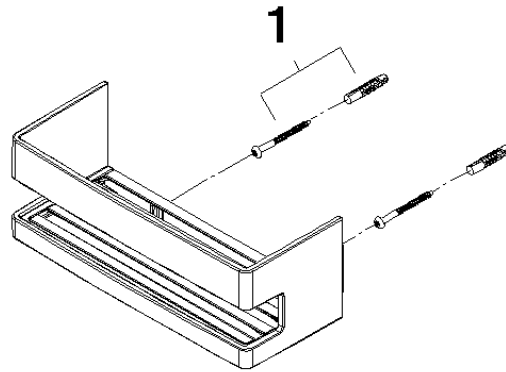

Shower basket for wall mounting - Chrome

---

83 290 832

Parts for other
finishes can be found
here: [Soft Black](#)

Spare parts list

No.	Item Number	Name	Quantity used	Delivery time
1	05 30 31 025 00 90	fixing set	1	2